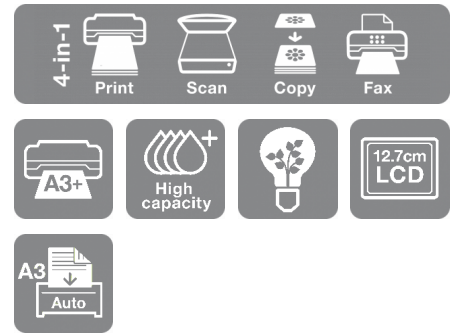

Gain complete control of printing operations with Epson and its partners solutions, allowing devices to be set up to meet specific and changing business requirements.

Epson Print Admin Serverless (EPA Serverless)

DATASHEET / BROCHURE

KEY FEATURES

- **High ink yield**
Print 86,000 pages in mono or 50,000 in colour without changing supplies¹
- **Less waste**
With high capacity ink packs, reduce the need for supplies and reduce waste
- **Low power consumption**
Epson's Heat-Free technology uses no heat, reducing energy consumption
- **Powerful scanning capability**
Thin paper support and improved scanning quality
- **Works with Epson Remote Services**
Cloud-based, advanced diagnosis of Epson printers and MFPs